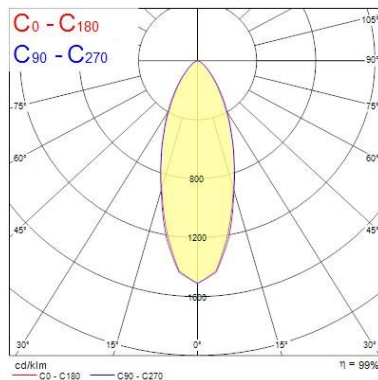

Optical data

Fixture luminous flux (lm)	420
Luminaire efficacy (lm/W)	76
Colour temperature (K)	3000
Colour Code	830
Light colour	Warm White
CRI (Ra)	80
Colour Variation Initial (SDCM)	SDCM6
Beam Angle (°)	38
Distribution type	Direct
Photobiological Risk Group	RG0
Lumen maintenance at end of nominal life (%)	70

Lifetime data

Lifespan L70 B50	30000
------------------	-------

Physical data

Housing colour	White
IP rating	IP44/20
IK rating	IK03
Diffuser finish	Prismatic

YourHome Spot IP44

YOURHOME SPOT 420LM 830 IP44 DIM WHITE

Safety data

Optimal operating condition (°C)	-10-40
----------------------------------	--------

PHOTOMETRY

TECHNICAL DRAWINGS

YourHome Spot IP44

YOURHOME SPOT 420LM 830 IP44 DIM WHITE

0005276