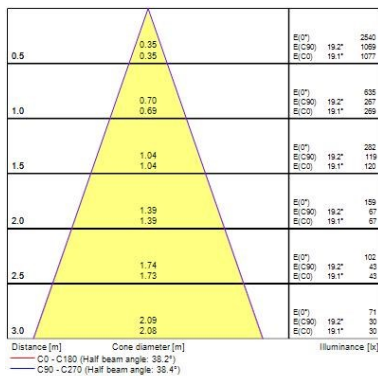

Optical data

Fixture luminous flux (lm)	420
Luminaire efficacy (lm/W)	76
Colour temperature (K)	3000
Colour Code	830
Light colour	Warm White
CRI (Ra)	80
Colour Variation Initial (SDCM)	SDCM6
Beam Angle (°)	38
Distribution type	Direct
Photobiological Risk Group	RG0
Lumen maintenance at end of nominal life (%)	70

Lifetime data

Lifespan L70 B50	30000
------------------	-------

Physical data

Housing colour	White
IP rating	IP44/20
IK rating	IK03
Diffuser finish	Prismatic

YourHome Spot IP44

YOURHOME SPOT 420LM 830 IP44 DIM WHITE

0005276

Diffuser material	PMMA Acrylic
Nominal Product Length (mm)	87
Nominal Product Width (mm)	87
Nominal Product Height (mm)	47
Nominal Product Diameter (mm)	87
Weight (kg)	0.087

Packaging

Single packaging type	Carton
Product EAN number	5410288052762
Packaging single length / height (cm)	9.0
Packaging single width (cm)	9.0
Packaging single depth (cm)	5.5
DUN14 (inner)	25410288052766
Units per inner package	6
Packaging inner length / height (cm)	28.5
Packaging inner width (cm)	9.0
Packaging inner depth (cm)	19.0
DUN14 (outer)	15410288052769
Units per outer package	48
Packaging outer length / height (cm)	38.0
Packaging outer width (cm)	24.0
Packaging outer depth (cm)	29.5

Safety data

Optimal operating condition (°C)	-10-40
----------------------------------	--------

PHOTOMETRY

TECHNICAL DRAWINGS

YourHome Spot IP44

YOURHOME SPOT 420LM 830 IP44 DIM WHITE

0005276